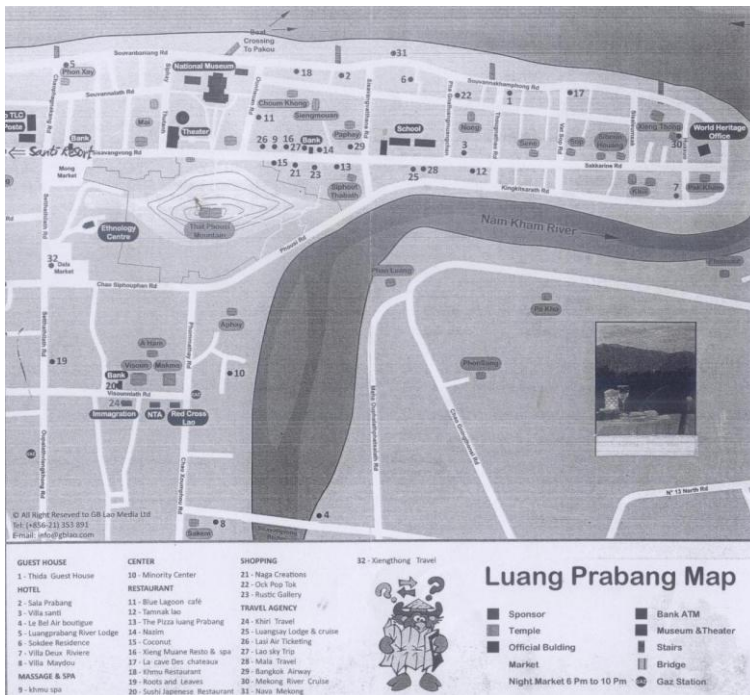

<http://www.villasantihotel.com/santi-resort-&-spa/overview.html>

Roomrate:

Santi Resort & Spa is locate in venue of the meeting.

The price of a standard room:

- 60\$/single/night

- 70\$ /double room/night

Other choices for accommodation:

1. The Grand Louang Prabang Hotel is 1 km away from meeting venue.

The price of a standard room:

- 60\$/single/ night
- 70 \$/double room/night

2. Phousi Hotel is 5 km away from Meeting venue and it located in city.